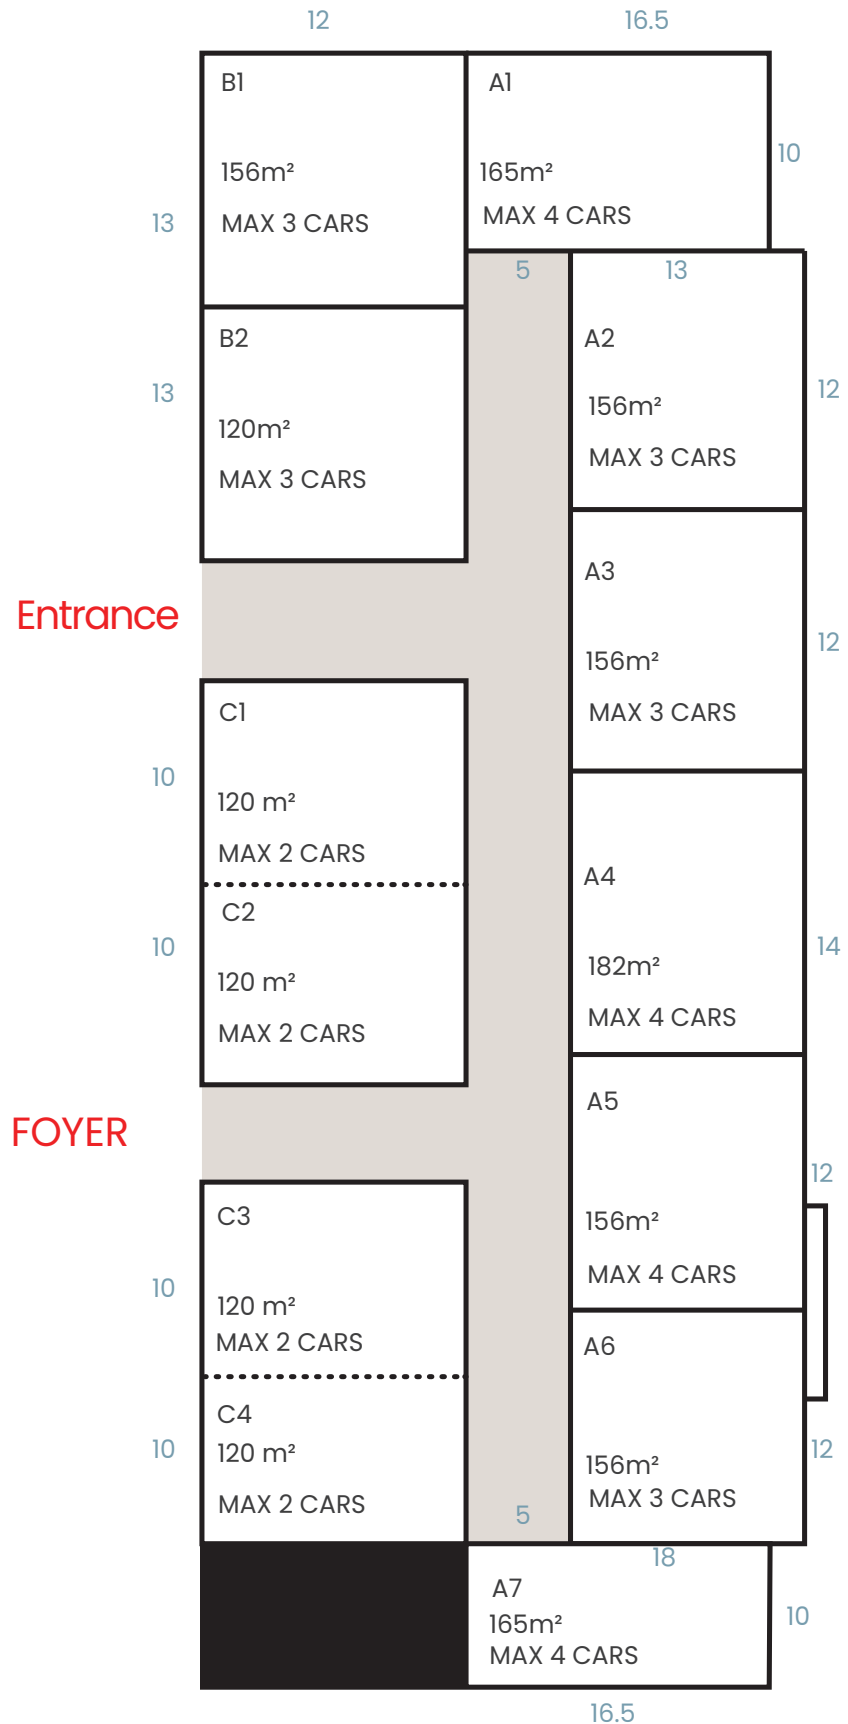

MASTER LAYOUT

TSAVO BALLROOM

PASSENGER CARS ONLY - PRE-ALLOCATED

PLAZA AND FOUNTAINS

CENTRAL ZONE

TO H FULLY PAVED WALKWAY AT LOWER LEVEL FROM ENTRY

PARTS AND ACCESSORIES

*Please note booths D5 to D 12 have pillars in the middle of the stands

*ALL STANDS 3 x 3