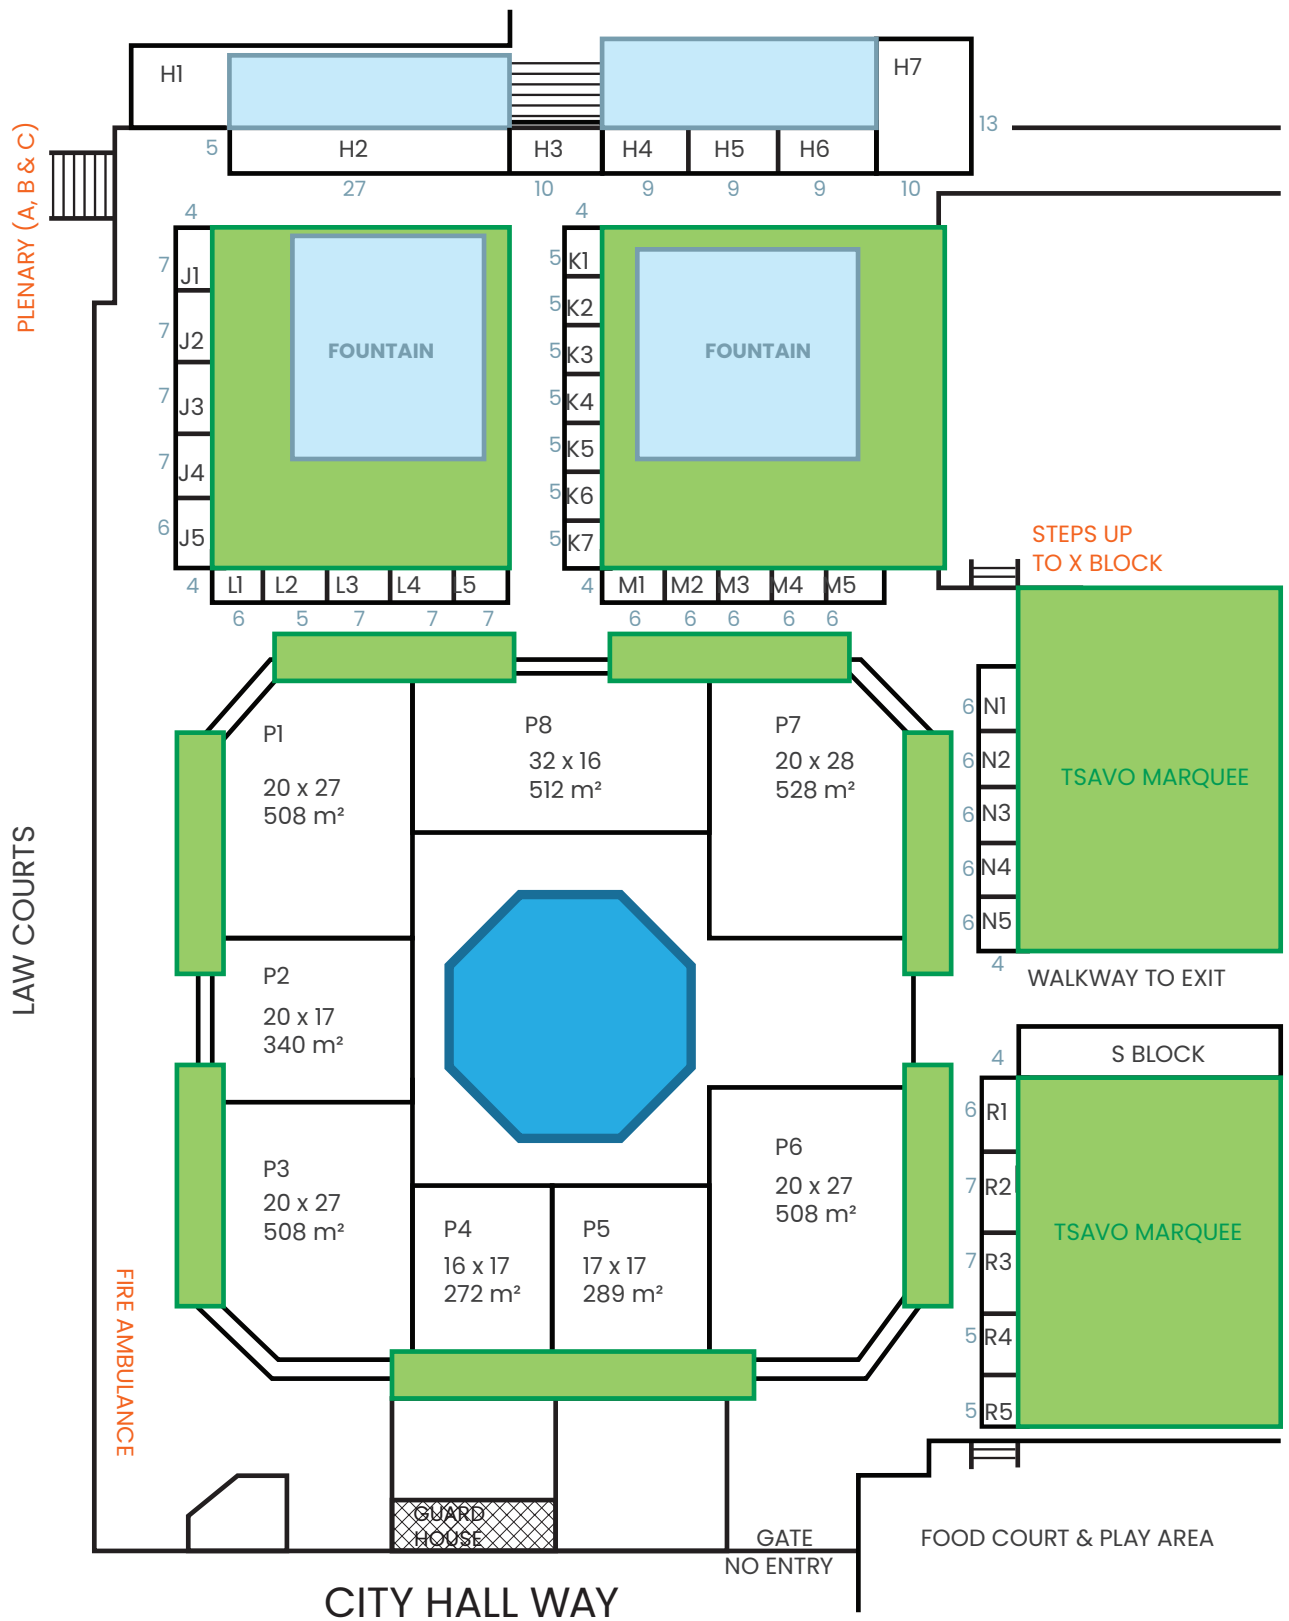

MASTER LAYOUT

TSAVO BALLROOM

PASSENGER CARS ONLY - PRE-ALLOCATED

PLAZA AND FOUNTAINS

CENTRAL ZONE

TO H FULLY PAVED WALKWAY AT LOWER LEVEL FROM ENTRY

PARTS AND ACCESSORIES

*Please note booths D5 to D 12 have pillars in the middle of the stands

*ALL STANDS 3 x 3