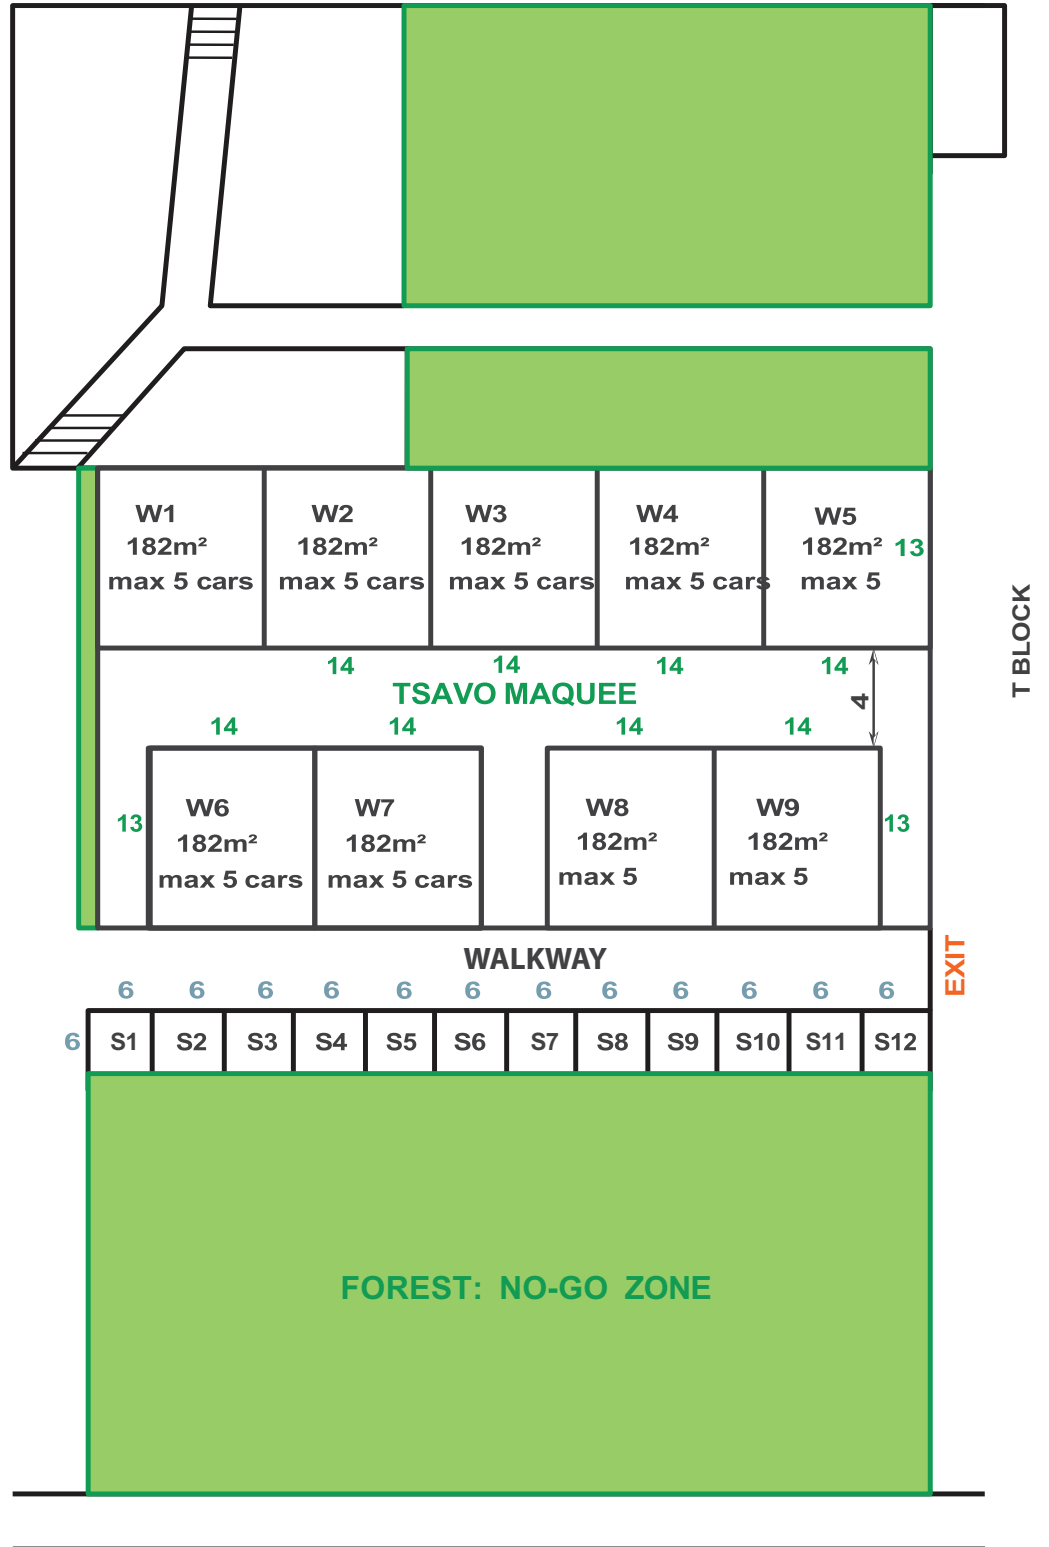

MASTER LAYOUT

TSAVO BALLROOM

PASSENGER CARS ONLY - PRE-ALLOCATED

PLAZA AND FOUNTAINS

CENTRAL ZONE

TO H FULLY PAVED WALKWAY AT LOWER LEVEL FROM ENTRY

PARTS AND ACCESSORIES

*Please note booths D5 to D 12 have pillars in the middle of the stands

*ALL STANDS 3 x 3