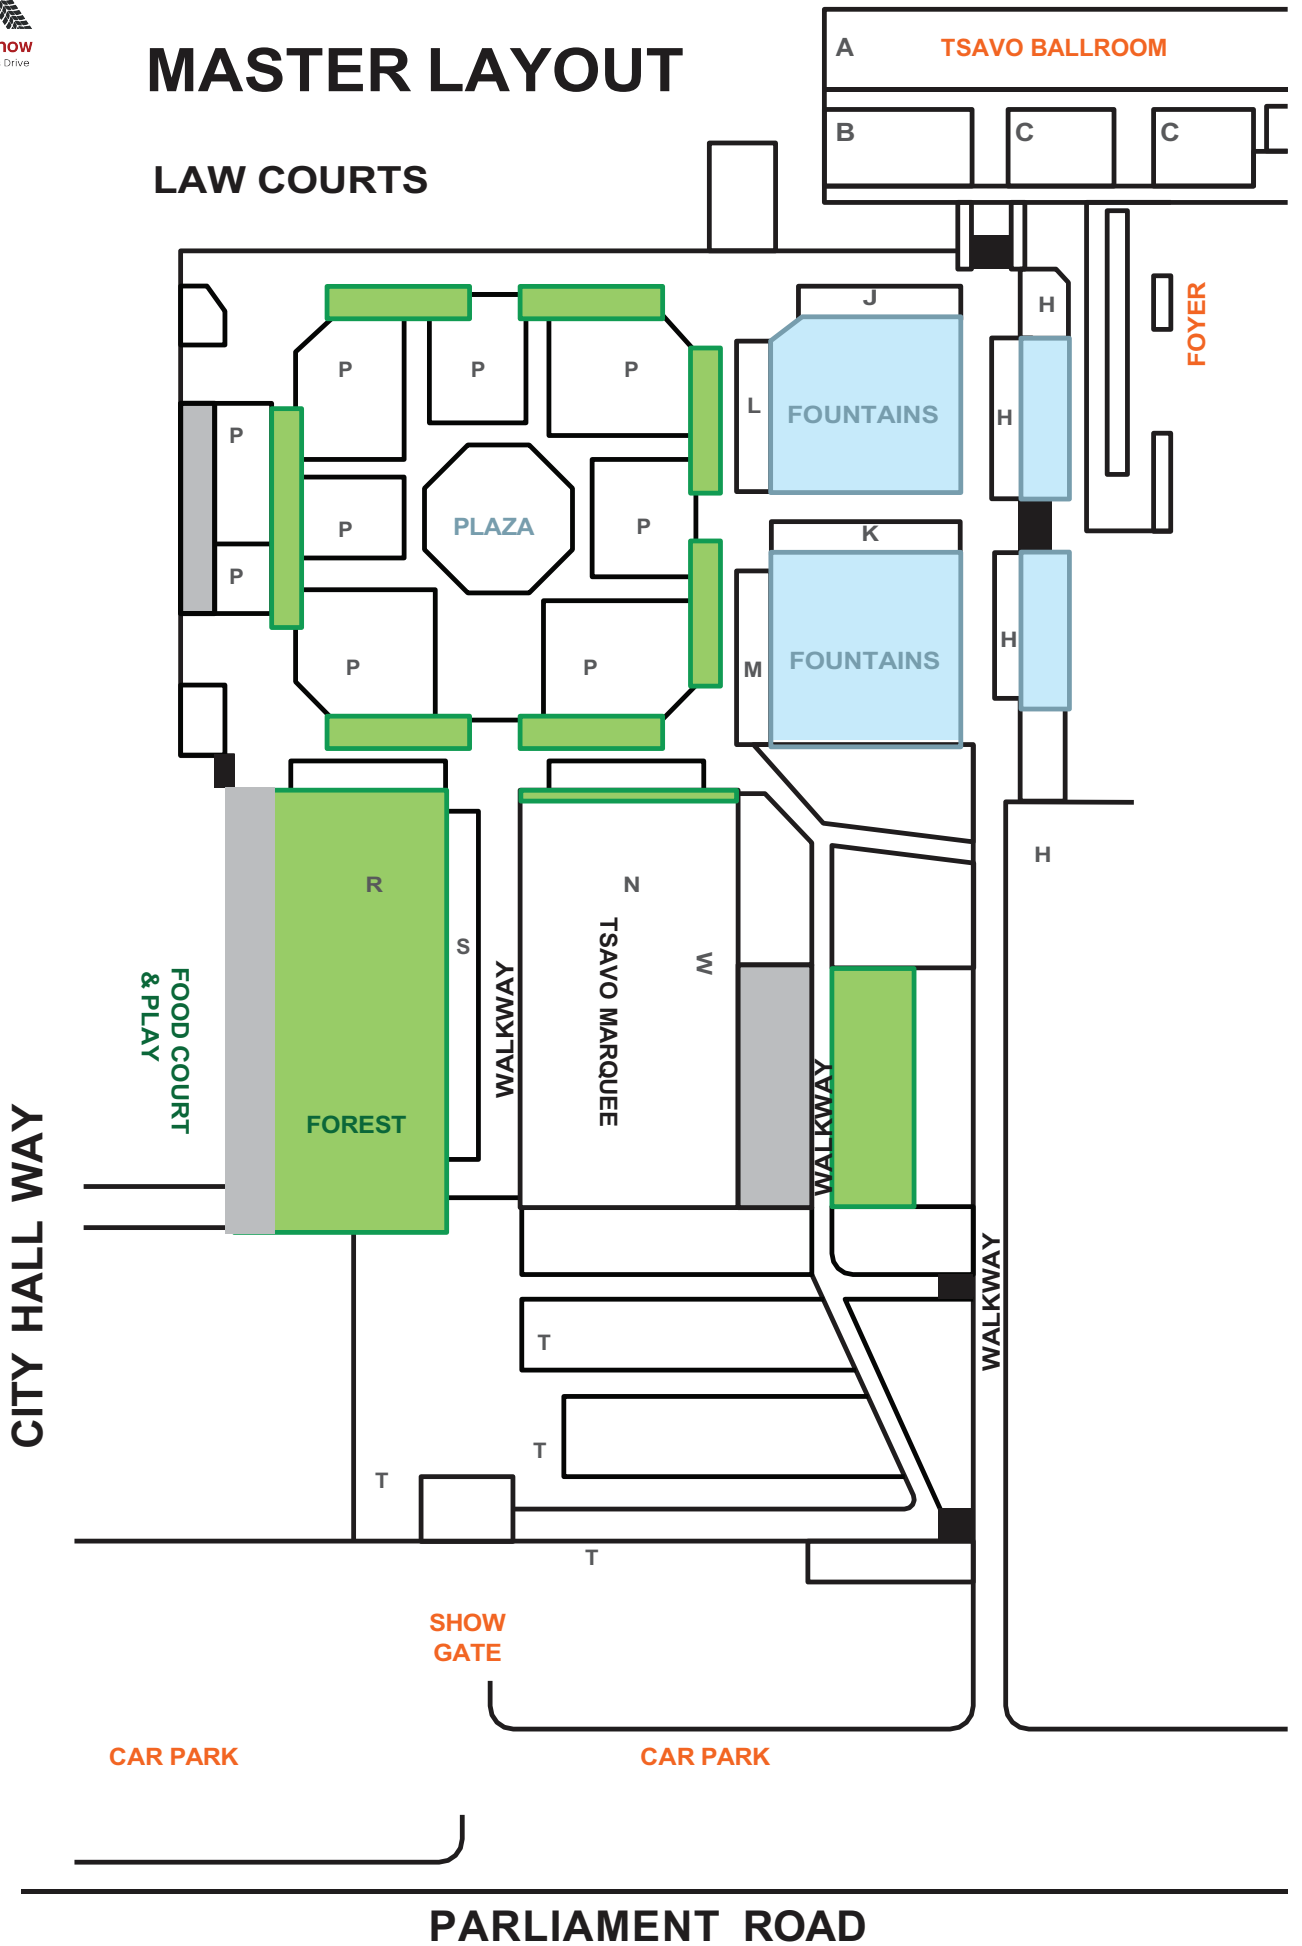

MASTER LAYOUT

TSAVO BALLROOM

PASSENGER CARS ONLY - PRE-ALLOCATED

PLAZA AND FOUNTAINS

CENTRAL ZONE

TO H FULLY PAVED WALKWAY AT LOWER LEVEL FROM ENTRY

PARTS AND ACCESSORIES

*Please note booths D5 to D 12 have pillars in the middle of the stands

*ALL STANDS 3 x 3